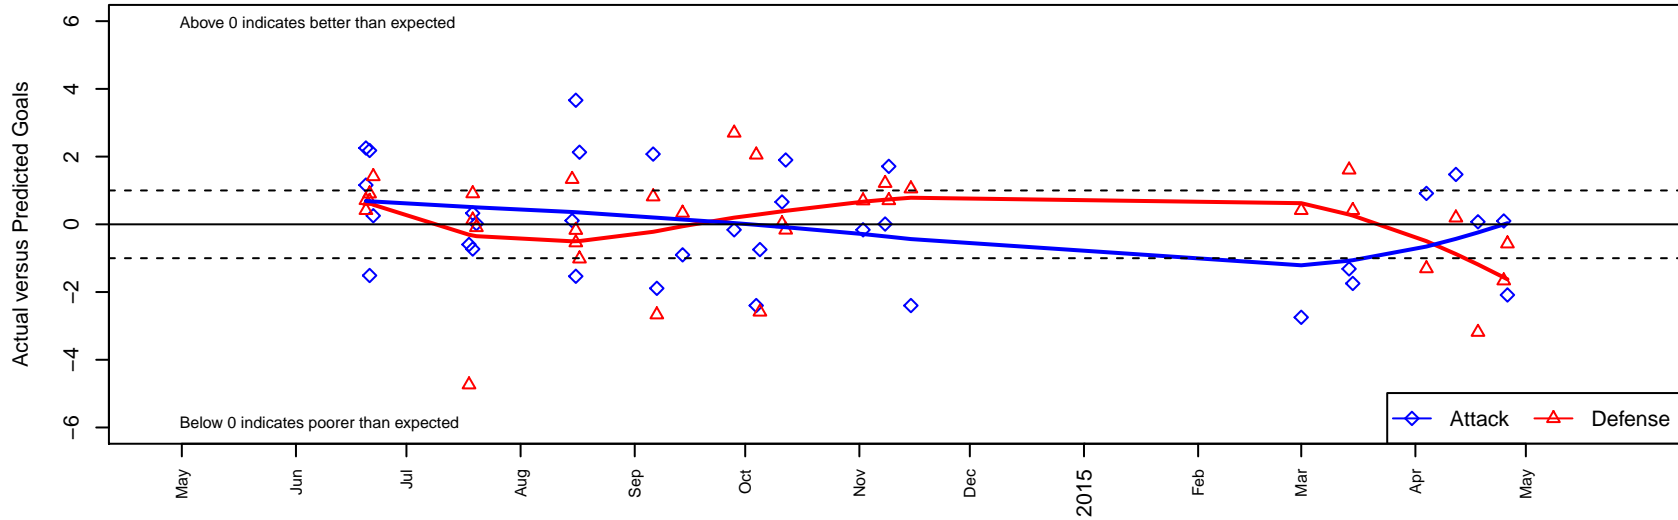

Westside Timbers Copa TS B03

Westside Timbers
 Beaverton, OR
 B03 total strength=422
 attack=0.37 defense=0.2
 fall league = PTT-B B03 Championship (9v9)
 spr league = Spr OYS B03 Div 1

alt names used:
 WT B03 Copa TS
 WT B03 Copa TS
 WT B03 Copa TS
 Westside Timbers B03 Copa TS
 Westside Timbers B03 Copa TS
 Westside Timbers B03 Copa TS

Venues played:
 2014 Cascadia Challenge BU11 Silver
 2014 Beaverton Cup BU11 Gold
 2014 Mt Hood Challenge U11
 2014 PTT-B B03 Championship (9v9)
 2014 OYS Presidents Cup B03
 2014 Spr OYS B03 Division 1

Westside Timbers Copa TS B03
 Dots are actual minus expected GF (blue circles) and GA (red triangles).
 Blue line is smoothed change in attack strength. Red is smoothed change in defense strength.

**attack and defense variance (black dot)
relative to other teams
and top 10 in region**